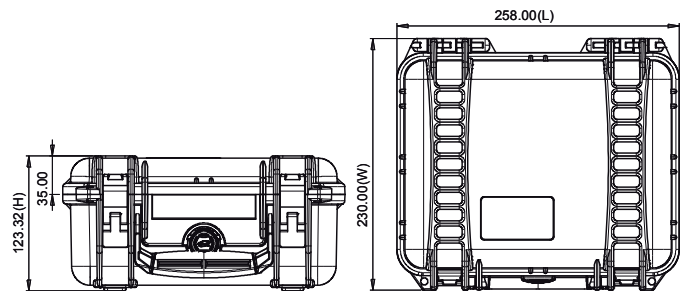

* open cases images reflect the different HPRC cases internal options

TECHNICAL FEATURES

Dimension:

internal dimension 236x182x108(mm) - 9.29x7.17x4.25(in)
external dimension 258x230x123(mm) - 10.16x9.06x4.84(in)

lid: 29(mm) - 1.14(in) bottom: 79(mm) - 3.11(in)

Weight:

empty: 0.87kg - 1.92lbs
with cubed foam: 1.08kg - 2.38lbs

Temperature rating:

Minimum Maximum
-40°C -40°F +80°C +176°F

Colors:

Black

TECHNICAL DRAWING