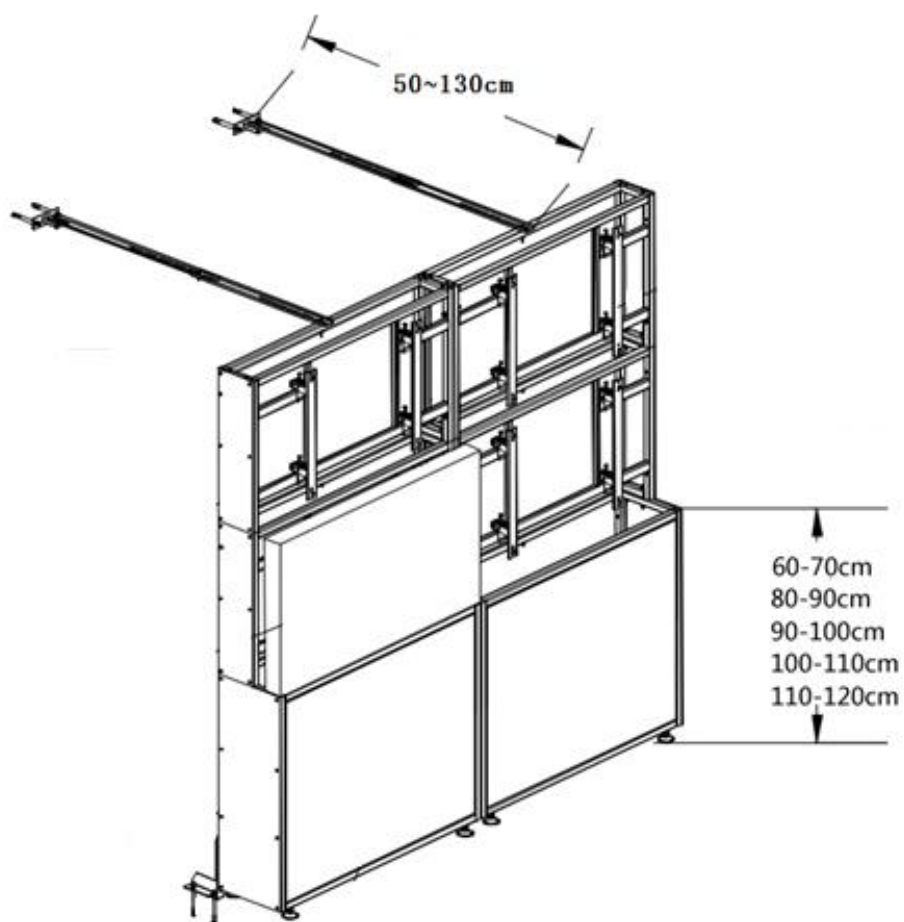

## Order Information

Size	Physical Seam (mm)	Model	Remake	Base Height
46	3.5	HB-2346-P3-C	46 Inch Split Screen Vertical Support Bracket Unit-3.5 ( Modularization Floor Mounting )	--
		HB-2546-P3H06-C	46 Inch Split Screen Vertical Support Bracket Base-3.5-H60 ( Modularization Floor Mounting )	60-70cm Adjustable
		HB-2546-P3H08-C	46 Inch Split Screen Vertical Support Bracket Base-3.5-H80 ( Modularization Floor Mounting )	80-90cm Adjustable
		HB-2546-P3H09-C	46 Inch Split Screen Vertical Support Bracket Base-3.5-H90 ( Modularization Floor Mounting )	90-100cm Adjustable
		HB-2546-P3H10-C	46 Inch Split Screen Vertical Support Bracket Base-3.5-H100 ( Modularization Floor Mounting )	100-110cm Adjustable
		HB-2546-P3H11-C	46 Inch Split Screen Vertical Support Bracket Base-3.5-H110 ( Modularization Floor Mounting )	110-120cm Adjustable
49	3.5	HB-2349-P3-C	49 Inch Split Screen Vertical Support Bracket Unit-3.5 ( Modularization Floor Mounting )	--
		HB-2549-P3H06-C	49 Inch Split Screen Vertical Support Bracket Base-3.5-H60 ( Modularization Floor Mounting )	60-70cm Adjustable
		HB-2549-P3H08-C	49 Inch Split Screen Vertical Support Bracket Base-3.5-H80 ( Modularization Floor Mounting )	80-90cm Adjustable
		HB-2549-P3H09-C	49 Inch Split Screen Vertical Support Bracket Base-3.5-H90 ( Modularization Floor Mounting )	90-100cm Adjustable
		HB-2549-P3H10-C	49 Inch Split Screen Vertical Support Bracket Base-3.5-H100 ( Modularization Floor Mounting )	100-110cm Adjustable
		HB-2549-P3H11-C	49 Inch Split Screen Vertical Support Bracket Base-3.5-H110 ( Modularization Floor Mounting )	110-120cm Adjustable
55	3.5	HB-2355-P3-C	55 Inch Split Screen Vertical Support Bracket Unit-3.5 ( Modularization Floor Mounting )	--
		HB-2555-P3H06-C	55 Inch Split Screen Vertical Support Bracket Base-3.5-H60 ( Modularization Floor Mounting )	60-70cm Adjustable
		HB-2555-P3H08-C	55 Inch Split Screen Vertical Support Bracket Base-3.5-H80 ( Modularization Floor Mounting )	80-90cm Adjustable
		HB-2555-P3H09-C	55 Inch Split Screen Vertical Support Bracket Base-3.5-H90 ( Modularization Floor Mounting )	90-100cm Adjustable
		HB-2555-P3H10-C	55 Inch Split Screen Vertical Support Bracket Base-3.5-H100	100-110cm Adjustable