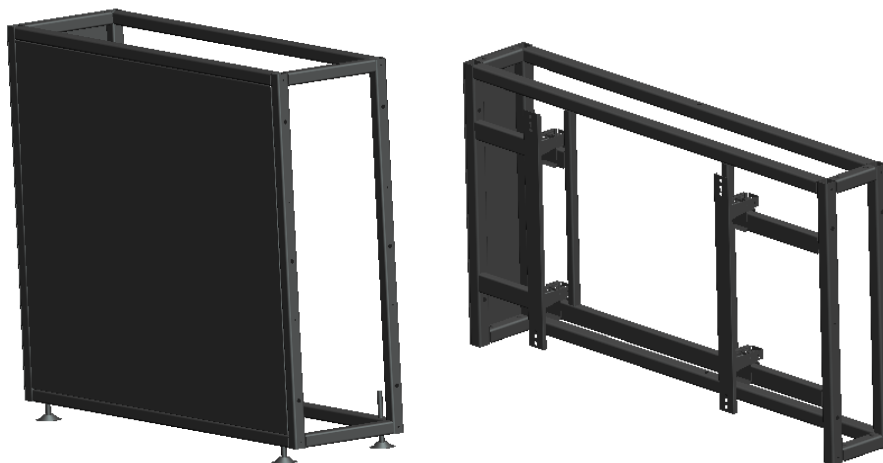

## Order Information

Size	Physical Seam (mm)	Model	Remake	Base Height
46	3.5	HB-2346-P3-C	46 Inch Split Screen Vertical Support Bracket Unit-3.5 ( Modularization Floor Mounting )	--
		HB-2546-P3H06-C	46 Inch Split Screen Vertical Support Bracket Base-3.5-H60 ( Modularization Floor Mounting )	60-70cm Adjustable
		HB-2546-P3H08-C	46 Inch Split Screen Vertical Support Bracket Base-3.5-H80 ( Modularization Floor Mounting )	80-90cm Adjustable
		HB-2546-P3H09-C	46 Inch Split Screen Vertical Support Bracket Base-3.5-H90 ( Modularization Floor Mounting )	90-100cm Adjustable
		HB-2546-P3H10-C	46 Inch Split Screen Vertical Support Bracket Base-3.5-H100 ( Modularization Floor Mounting )	100-110cm Adjustable
		HB-2546-P3H11-C	46 Inch Split Screen Vertical Support Bracket Base-3.5-H110 ( Modularization Floor Mounting )	110-120cm Adjustable
49	3.5	HB-2349-P3-C	49 Inch Split Screen Vertical Support Bracket Unit-3.5 ( Modularization Floor Mounting )	--
		HB-2549-P3H06-C	49 Inch Split Screen Vertical Support Bracket Base-3.5-H60 ( Modularization Floor Mounting )	60-70cm Adjustable
		HB-2549-P3H08-C	49 Inch Split Screen Vertical Support Bracket Base-3.5-H80 ( Modularization Floor Mounting )	80-90cm Adjustable
		HB-2549-P3H09-C	49 Inch Split Screen Vertical Support Bracket Base-3.5-H90 ( Modularization Floor Mounting )	90-100cm Adjustable
		HB-2549-P3H10-C	49 Inch Split Screen Vertical Support Bracket Base-3.5-H100 ( Modularization Floor Mounting )	100-110cm Adjustable
		HB-2549-P3H11-C	49 Inch Split Screen Vertical Support Bracket Base-3.5-H110 ( Modularization Floor Mounting )	110-120cm Adjustable
55	3.5	HB-2355-P3-C	55 Inch Split Screen Vertical Support Bracket Unit-3.5 ( Modularization Floor Mounting )	--
		HB-2555-P3H06-C	55 Inch Split Screen Vertical Support Bracket Base-3.5-H60 ( Modularization Floor Mounting )	60-70cm Adjustable
		HB-2555-P3H08-C	55 Inch Split Screen Vertical Support Bracket Base-3.5-H80 ( Modularization Floor Mounting )	80-90cm Adjustable
		HB-2555-P3H09-C	55 Inch Split Screen Vertical Support Bracket Base-3.5-H90 ( Modularization Floor Mounting )	90-100cm Adjustable
		HB-2555-P3H10-C	55 Inch Split Screen Vertical Support Bracket Base-3.5-H100	100-110cm Adjustable