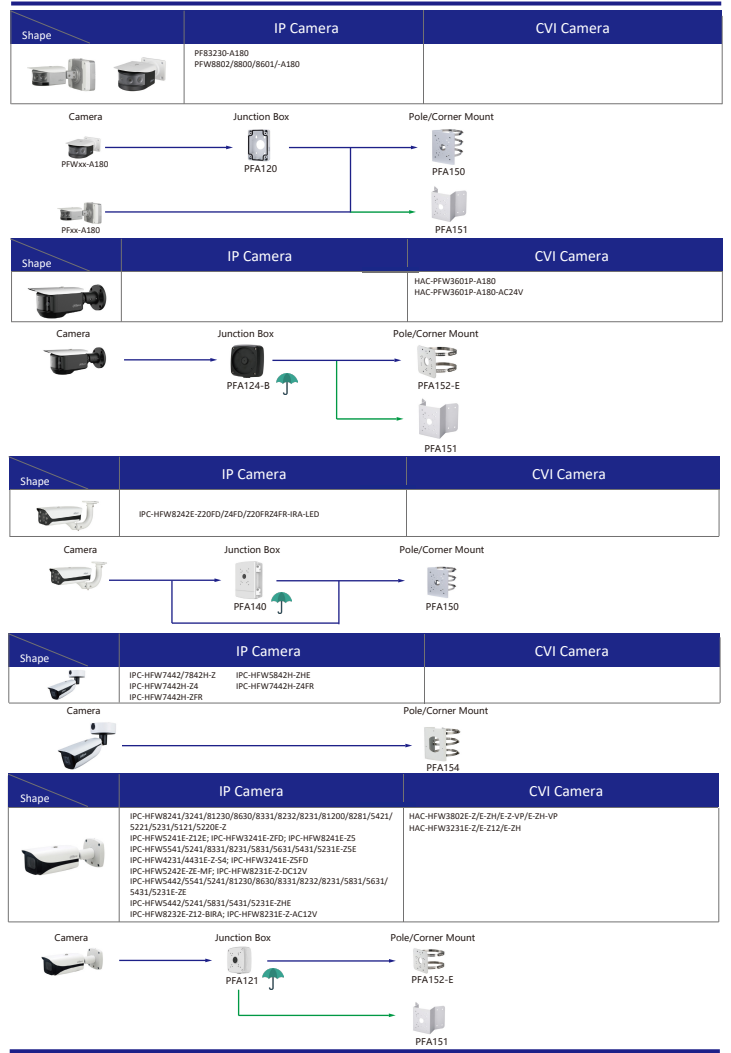

# Camera Accessories Selection

Guide you how to install all the cameras

- Orange font ---- Special accessories
- Green font ---- Not recommended
- Red font ---- Special installation
- Red box ---- Including
- Umbrella icon ---- IP66

## Selection of IP&CVI Box Camera

## Selection of IP&CVI Bullet Camera