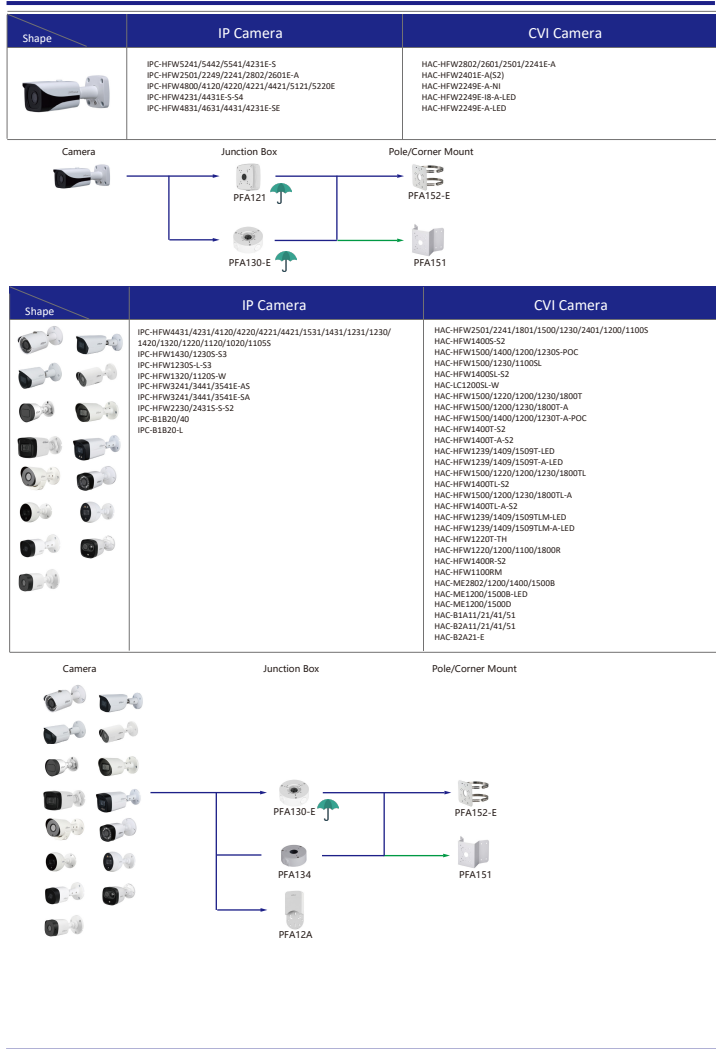

Selection of IP&CVI Bullet Camera