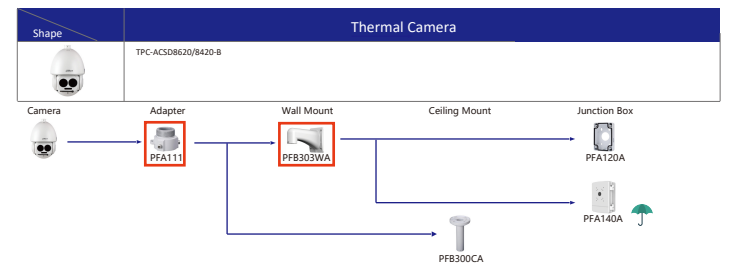

Shape	IP Camera	CVI Camera
		HAC-HDW1100/1200R-VF

Selection of PTZ Camera

Selection of PTZ Camera

Selection of PTZ Camera

Selection of PTZ Camera

Selection of Thermal Camera

Selection of Thermal Camera

- Orange font ..... Special accessories
- ..... Not recommended
- Red font ..... Special installation
- ..... Including
- ..... IP66

Selection of Special Camera

Shape	Special Camera	Shape	Special Camera
	IPC-HDBW8232E-Z-5L		SD60230U-HNI-5L
	IPC-HFW5221E-2-IRA/BIRA		PSD81602A360 PSD8802-A180
	PSDW8842M-A180 PSDW81642M-A360		IPC-HDPW5241/5442/5541G-2 IPC-HDPW5242G-2-MF
	IPC-HFW5100-IRA IPC-HFW5200-IRA		PSDW5631S-8360 PSDW5231S-8120
	SDTSX405-4F-WA		