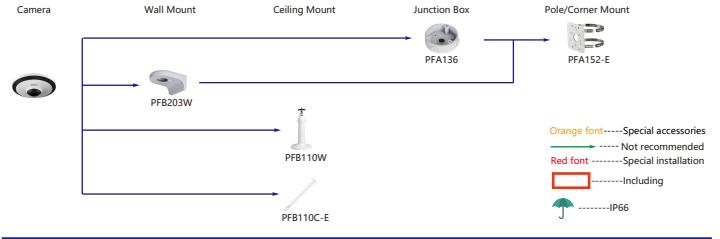

Shape	IP Camera	CVI Camera
	IPC-EW5531-AS	HAC-EW2501