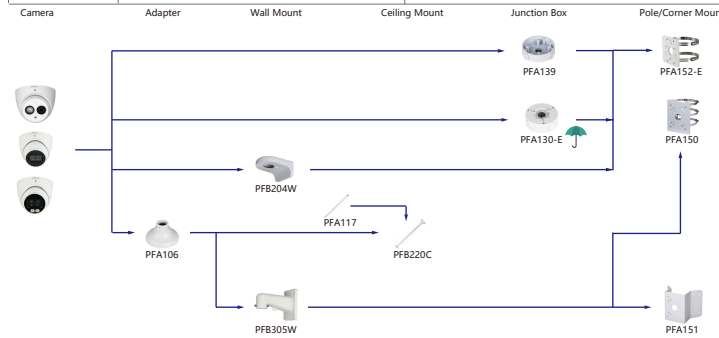

Selection of IP&CVI Eyeball Camera

Shape	IP Camera	CVI Camera
	IPC-HDW4231/4431EM-AS-S4 IPC-HDW4120/4220/4231/4830EM-AS IPC-HDW5541/5241/5442TM-AS IPC-HDW5241/5442TM-AS-LED IPC-HDW3231C-A IPC-HDW4831/4631/4431/4231EM-ASE	HAC-HDW1801/1500/1200/1230/1100/1801/EM-A HAC-HDW1801/1500/1200/1230/1100/1801EM HAC-HDW1400EM-S2 HAC-HDW1400EM-A-S2 HAC-HDW1500/1400/1200/1230EM-A-POC HAC-HDW1500/1200EM-POC HAC-HDW2802/2601/2402/2401/2501/2241T-A HAC-HDW2249T-A-N HAC-HDW1239/1409/1509T-LED HAC-HDW1239/1409/1509T-A-LED HAC-HDW2249T-IB-A-LED