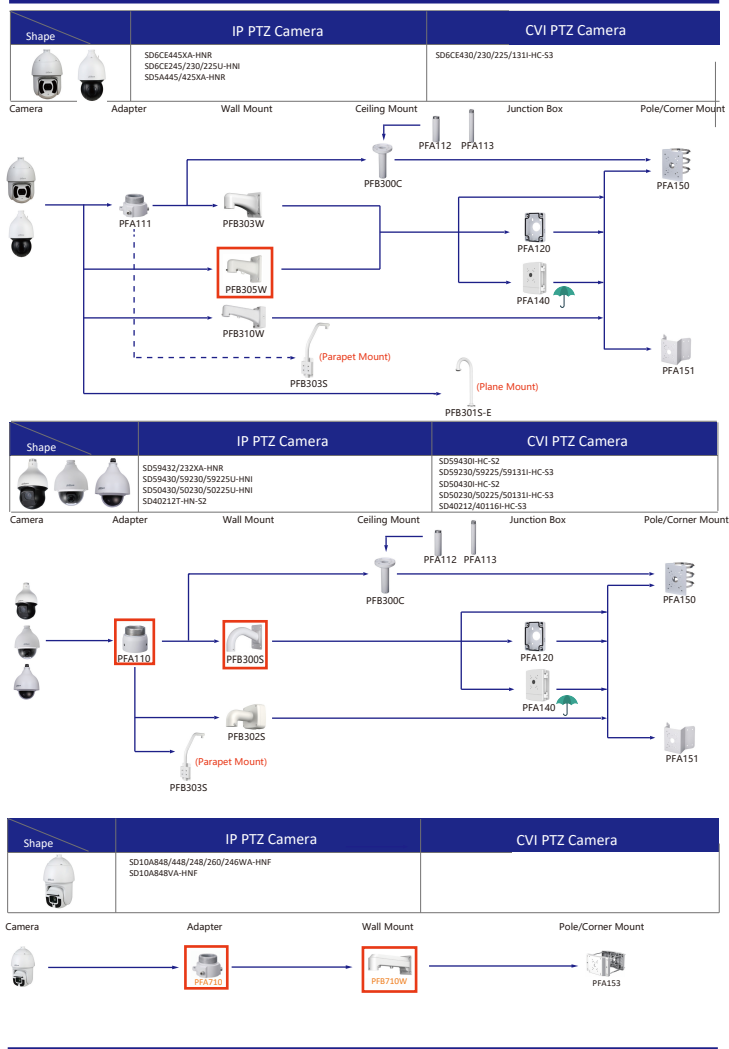

Selection of PTZ Camera