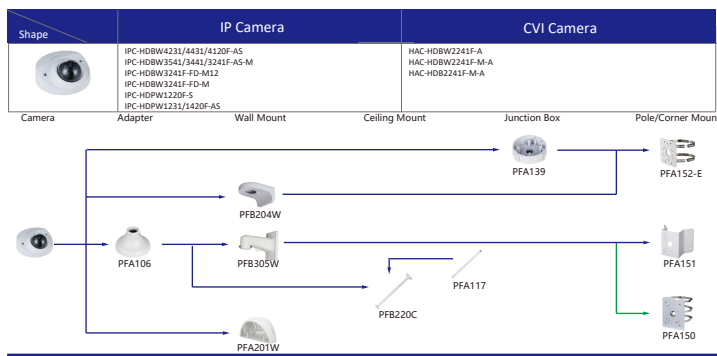

Shape	IP Camera	CVI Camera
	PDBW8802/8800-A180