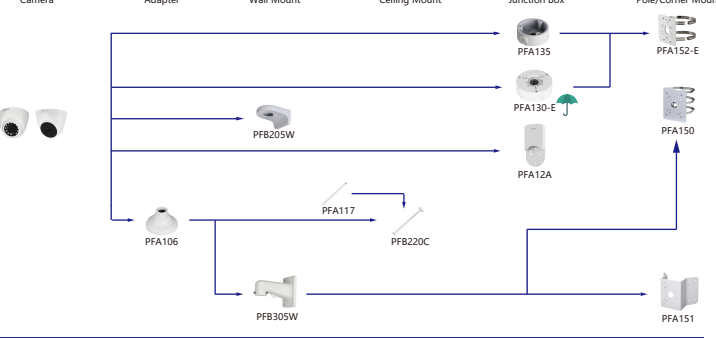

Selection of IP&CVI Eyeball Camera

Shape	IP Camera	CVI Camera
	IPC-T2840/20-ZS IPC-T2801-L-ZS	HAC-T3A21/41/51-VF

Shape	IP Camera	CVI Camera
	IPC-T18bx	ME1200/1400/1500E ME1200/1500E-LED

Shape	IP Camera	CVI Camera
		HAC-HDW1301/1500/1400/1200/1230/1800TL HAC-HDW1801/1500/1400/1200/1230/1800TL-A HAC-HDW1239/1409/1509TL-LED HAC-HDW1239/1409/1509TL-A-LED HAC-HDW1500/1220/1200/1230SL HAC-HDW1400SL-S2

- Orange font ----- Special accessories
- Green font ----- Not recommended
- Red font ----- Special installation
- Red box ----- Including
- Umbrella icon ----- IP66

Selection of IP&CVI Eyeball Camera

Shape	IP Camera	CVI Camera
		HAC-HDW1200/1100/1800R HAC-HDW1400R-S2 HAC-T1A1121/41/51 HAC-T1A21-E