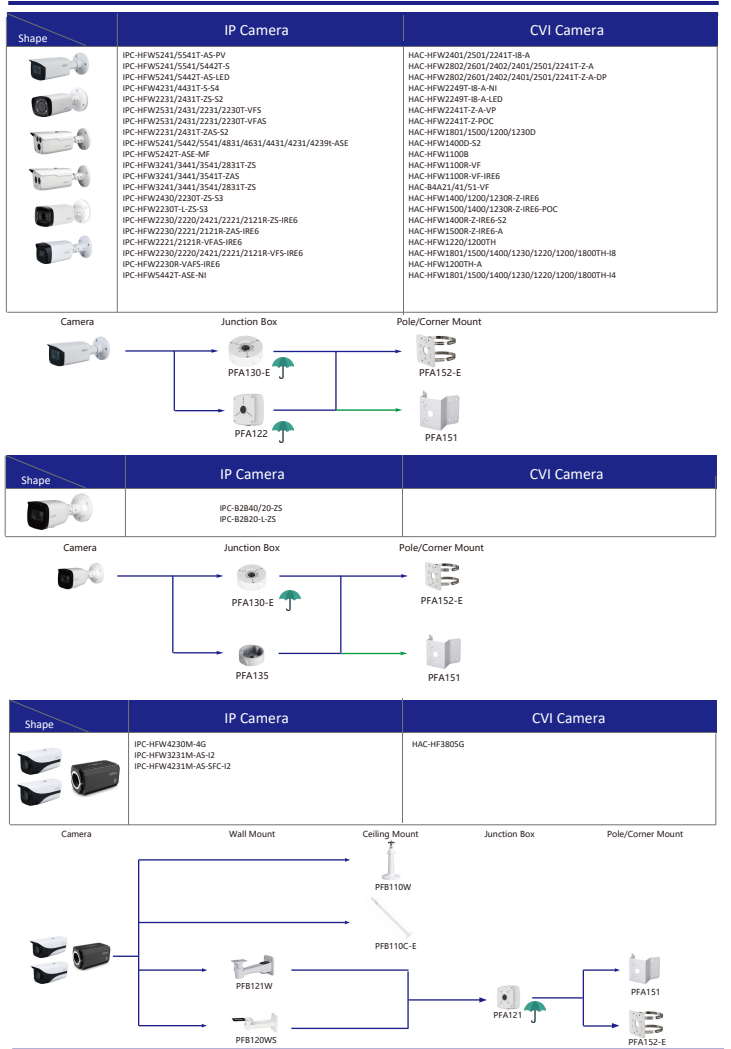

Selection of IP&CVI Bullet Camera