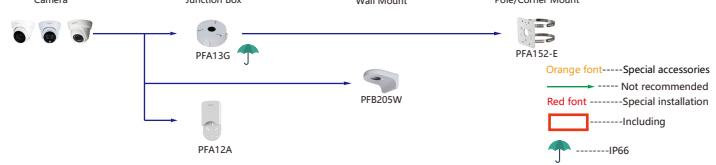

Selection of IP&CVI Eyeball Camera

Shape	IP Camera	CVI Camera
	IPC-T2840/20-ZS IPC-T2801-L-ZS	HAC-T3A21/41/51-VF

Shape	IP Camera	CVI Camera
	IPC-T18bx	ME1200/1400/1500E ME1200/1500E-LED

Shape	IP Camera	CVI Camera
		HAC-HDW1301/1500/1400/1200/1230/1800TL HAC-HDW1801/1500/1400/1200/1230/1800TL-A HAC-HDW1239/1409/1509TL-LED HAC-HDW1239/1409/1509TL-A-LED HAC-HDW1500/1220/1200/1230SL HAC-HDW1400SL-S2