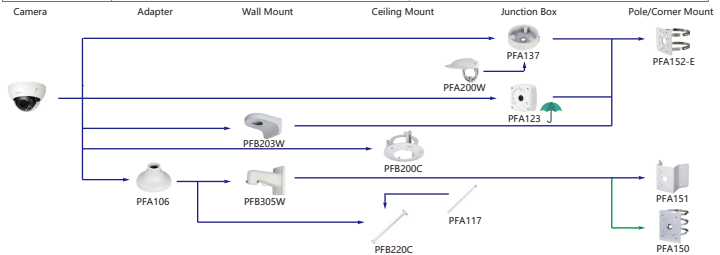

Orange font ----- Special accessories
Green font ----- Not recommended
Red font ----- Special installation
[Red box] ----- Including
----- IP66

Shape	IP Camera	CVI Camera
	IPC-HDBW5241/5541/5442/1831R-S IPC-HDBW5241/5541/5442/4239R-ASE IPC-HDBW2231/2431R-ZS-S2 IPC-HDBW2531/2431R-ZAS-S2 IPC-HDBW3441/3541/3241/2831/2431/2231/2220/2320R-ZS IPC-HDBW2531R-VAFS IPC-HDBW3441/3541/3241/2431/2231/2320R-ZAS IPC-HDBW2531/2431/2231/2220/2320R-VFS IPC-HDBW2231R-AS IPC-HDBW2430/2230R-ZS-S3 IPC-HDBW2230R-L-ZS-S3 IPC-HDBW1831R IPC-HDBW5242R-ASE-MF IPC-HDBW5428R-ASE-NI	HAC-HDBW2802/8 HAC-HDBW2802/2501/2402/2401/2501/2241/1801/ 1500/1200/1230R-Z HAC-HDBW2802/2601/2402/2401/2501/2241R-Z-DP HAC-HDBW1430R-E-S2 HAC-HDBW2241/230R-Z-9OC HAC-HDBW1100R-VF