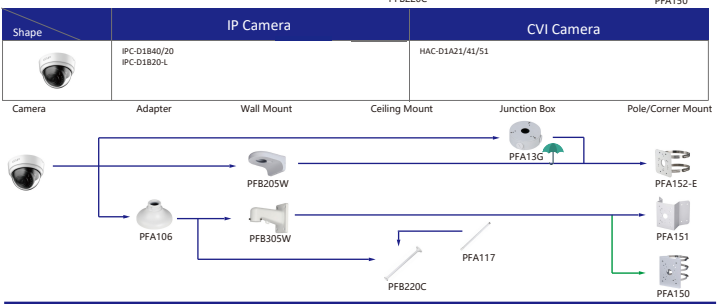

Orange font ----- Special accessories
Green font ----- Not recommended
Red font ----- Special installation
[Red box] ----- Including
----- IP66

Shape	IP Camera	CVI Camera
	IPC-HDBW5241/5541/5442/1831R-S IPC-HDBW5241/5541/5442/4239R-ASE IPC-HDBW2231/2431R-ZS-S2 IPC-HDBW2531/2431R-ZAS-S2 IPC-HDBW3441/3541/3241/2831/2431/2231/2220/2320R-ZS IPC-HDBW2531R-VAFS IPC-HDBW3441/3541/3241/2431/2231/2320R-ZAS IPC-HDBW2531/2431/2231/2220/2320R-VFS IPC-HDBW2231R-AS IPC-HDBW2430/2230R-ZS-S3 IPC-HDBW2230R-L-ZS-S3 IPC-HDBW1831R IPC-HDBW5242R-ASE-MF IPC-HDBW5428R-ASE-NI	HAC-HDBW2802/8 HAC-HDBW2802/2501/2402/2401/2501/2241/1801/ 1500/1200/1230R-Z HAC-HDBW2802/2601/2402/2401/2501/2241R-Z-DP HAC-HDBW1430R-E-S2 HAC-HDBW2241/230R-Z-9OC HAC-HDBW1100R-VF