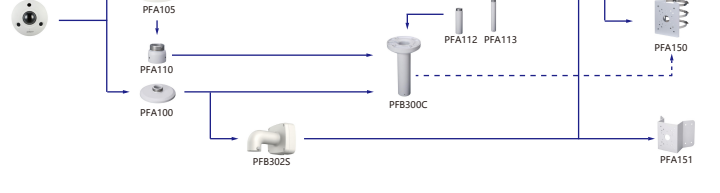

## Selection of IP&CVI Bullet Camera

Shape	IP Camera	CVI Camera
	IPC-HDBW241/3241/8630/8331/8232/8231/81200/8331/8231/ 5231/5431/8241/8930/5311/5220/5231E-Z IPC-HDBW5541/5241/8331/8231/5831/5631/5431/5231E-ZSE IPC-HDBW5541/5442/5241/8120/8630/8331/8232/8231/5831/ 5431/5631/5231E-ZE IPC-HDBW5442/5241/5831/5631/5431/5231E-ZHE IPC-HDBW241/3241/8331/8231/5231E-ZS IPC-HDBW4231/4431E-Z-S4 IPC-HDBW3241E-ZFD IPC-HDBW3241E-ZSF IPC-HDBW3241E-ZAFD IPC-HDBW242E-ZAFD IPC-HDBW242E-ZAFR IPC-HDBW5242E-ZE-MF IPC-HDBW5331E IPC-HDB5331E	HAC-HDBW3802/3231E-Z HAC-HDBW3802/3231E-ZH

Shape	IP Camera	CVI Camera
	PDBW8802/8800-A180	

Shape	IP Camera	CVI Camera
	IPC-EBW51230/8630/81200/8600/81242 IPC-EBW4431/4231C-AS IPC-EBW8630/8600-IPC	HAC-EBW3802

Shape	IP Camera	CVI Camera
	IPC-EB5531/8600/5500/5400 IPC-HDB4431/4231C-AS IPC-EB5531-M IPC-EB5531-M12	