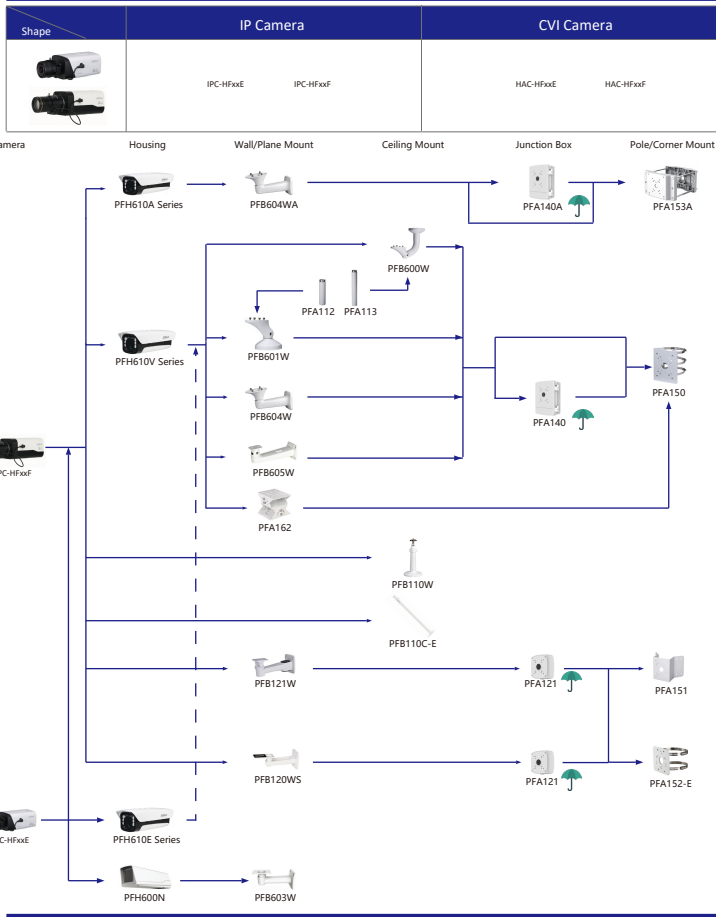

# Camera Accessories Selection

Guide you how to install all the cameras

- Orange font ---- Special accessories
- Green font ---- Not recommended
- Red font ---- Special installation
- Red box ---- Including
- Umbrella icon ---- IP66

## Selection of IP&CVI Box Camera

## Selection of IP&CVI Bullet Camera