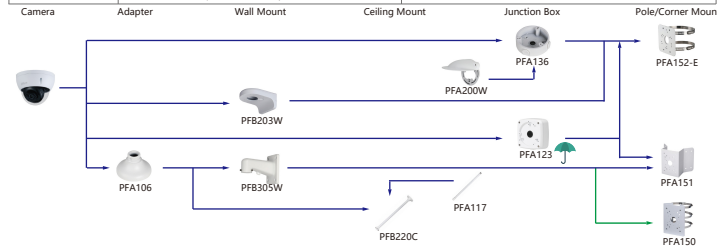

Shape	IP Camera	CVI Camera
	PDBW8802/8800-A180