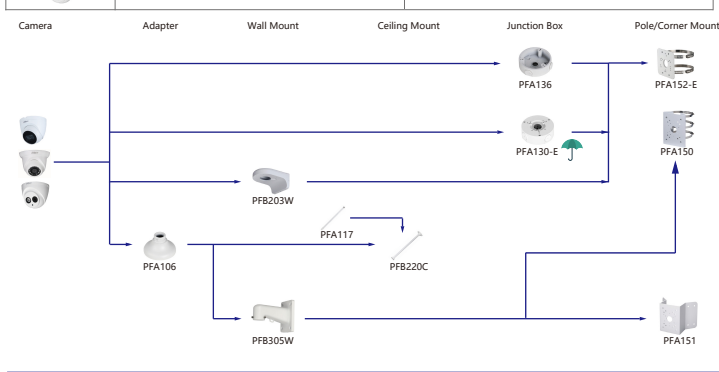

Shape	IP Camera	CVI Camera
	IPC-HDW2230/2431/2831/2531/2231T-AS-S2 IPC-HDW2341/3441/3541T-AS IPC-HDW1531/1431/1231/1230/1330/1220/1020S IPC-HDW1430/1230S-S3 IPC-HDW1220S-L-S3 IPC-HDW4421/4120/4220/4221/4231/4431E	HAC-HDW1100/1200R-VF