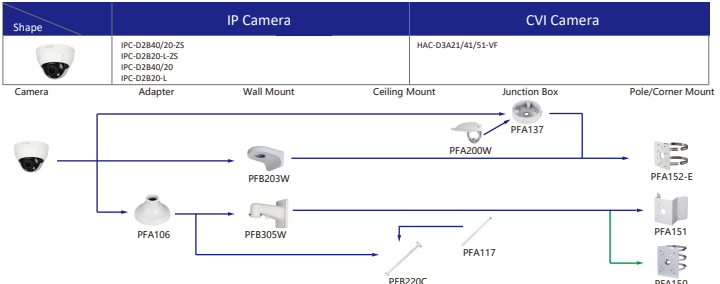

Orange font ----- Special accessories
Green font ----- Not recommended
Red font ----- Special installation
[Red box] ----- Including
----- IP66

Shape	IP Camera	CVI Camera
	IPC-HDBW5241/5541/5442/1831R-S IPC-HDBW5241/5541/5442/4239R-ASE IPC-HDBW2231/2431R-ZS-S2 IPC-HDBW2531/2431R-ZAS-S2 IPC-HDBW3441/3541/3241/2831/2431/2231/2220/2320R-ZS IPC-HDBW2531R-VAFS IPC-HDBW3441/3541/3241/2431/2231/2320R-ZAS IPC-HDBW2531/2431/2231/2220/2320R-VFS IPC-HDBW2231R-AS IPC-HDBW2430/2230R-ZS-S3 IPC-HDBW2230R-L-ZS-S3 IPC-HDBW1831R IPC-HDBW5242R-ASE-MF IPC-HDBW5428R-ASE-NI	HAC-HDBW2802/8 HAC-HDBW2802/2501/2402/2401/2501/2241/1801/ 1500/1200/1230R-Z HAC-HDBW2802/2601/2402/2401/2501/2241R-Z-DP HAC-HDBW1430R-E-S2 HAC-HDBW2241/230R-Z-9OC HAC-HDBW1100R-VF