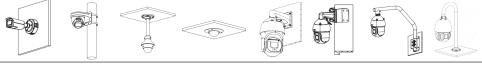

# Camera Accessories Selection

Guide you how to install all the cameras

- Orange font ---- Special accessories
- Green font ---- Not recommended
- Red font ---- Special installation
- Red box ---- Including
- Umbrella icon ---- IP66