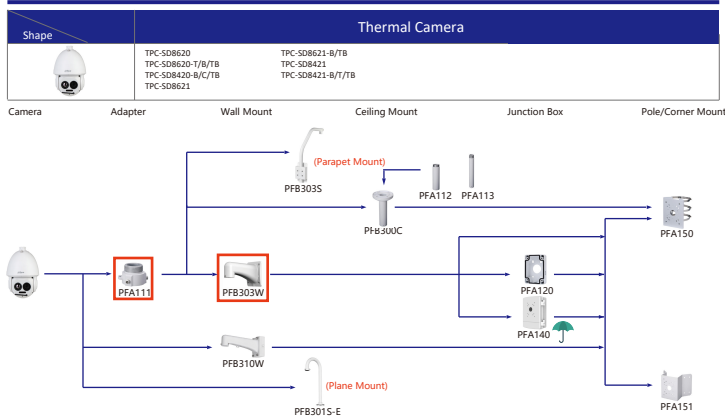

Selection of IP&CVI Eyeball Camera

Shape	IP Camera	CVI Camera
	IPC-T2840/20-ZS IPC-T2801-L-ZS	HAC-T3A21/41/51-VF

Shape	IP Camera	CVI Camera
	IPC-T18bx	ME1200/1400/1500E ME1200/1500E-LED

Shape	IP Camera	CVI Camera
		HAC-HDW1301/1500/1400/1200/1230/1800TL HAC-HDW1801/1500/1400/1200/1230/1800TL-A HAC-HDW1239/1409/1509TL-LED HAC-HDW1239/1409/1509TL-A-LED HAC-HDW1500/1220/1200/1230SL HAC-HDW1400SL-S2

- Orange font ----- Special accessories
- Green font ----- Not recommended
- Red font ----- Special installation
- Red box ----- Including
- Umbrella icon ----- IP66

Selection of IP&CVI Eyeball Camera

Shape	IP Camera	CVI Camera
		HAC-HDW1200/1100/1800R HAC-HDW1400R-S2 HAC-T1A1121/41/51 HAC-T1A21-E

Shape	IP Camera	CVI Camera
		HAC-HDW1100/1200R-VF

Selection of PTZ Camera

Selection of PTZ Camera

Selection of PTZ Camera

Selection of PTZ Camera

Selection of Thermal Camera

Selection of Thermal Camera

- Orange font ..... Special accessories
- ..... Not recommended
- Red font ..... Special installation
- ..... Including
- ..... IP66

Selection of Special Camera

Shape	Special Camera	Shape	Special Camera
	IPC-HDBW8232E-Z-5L		SD60230U-HNI-5L
	IPC-HFW5221E-2-IRA/BIRA		PSD81602A360 PSD8802-A180
	PSDW8842M-A180 PSDW81642M-A360		IPC-HDPW5241/5442/5541G-2 IPC-HDPW5242G-2-MF
	IPC-HFW5100-IRA IPC-HFW5200-IRA		PSDW5631S-8360 PSDW5231S-8120
	SDTSX405-4F-WA		