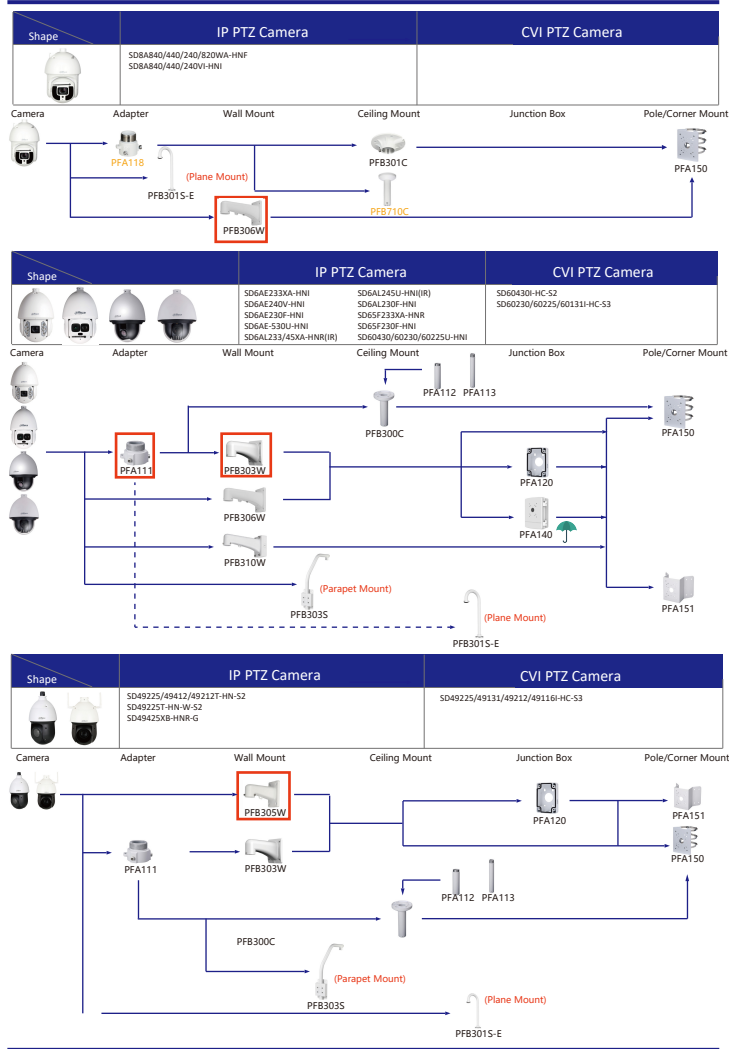

Selection of IP&CVI Eyeball Camera

Shape	IP Camera	CVI Camera
	IPC-T2840/20-ZS IPC-T2801-L-ZS	HAC-T3A21/41/51-VF

Shape	IP Camera	CVI Camera
	IPC-T18bx	ME1200/1400/1500E ME1200/1500E-LED

Shape	IP Camera	CVI Camera
		HAC-HDW1301/1500/1400/1200/1230/1800TL HAC-HDW1801/1500/1400/1200/1230/1800TL-A HAC-HDW1239/1409/1509TL-LED HAC-HDW1239/1409/1509TL-A-LED HAC-HDW1500/1220/1200/1230SL HAC-HDW1400SL-S2

- Orange font ----- Special accessories
- Green font ----- Not recommended
- Red font ----- Special installation
- Red box ----- Including
- Umbrella icon ----- IP66

Selection of IP&CVI Eyeball Camera

Shape	IP Camera	CVI Camera
		HAC-HDW1200/1100/1800R HAC-HDW1400R-S2 HAC-T1A1121/41/51 HAC-T1A21-E

Shape	IP Camera	CVI Camera
		HAC-HDW1100/1200R-VF

Selection of PTZ Camera

Selection of PTZ Camera

Selection of PTZ Camera

Selection of PTZ Camera

Selection of Thermal Camera

Selection of Thermal Camera

- Orange font ..... Special accessories
- ..... Not recommended
- Red font ..... Special installation
- ..... Including
- ..... IP66

Selection of Special Camera

Shape	Special Camera	Shape	Special Camera
	IPC-HDBW8232E-Z-5L		SD60230U-HNI-5L
	IPC-HFW5221E-2-IRA/BIRA		PSD81602A360 PSD8802-A180
	PSDW8842M-A180 PSDW81642M-A360		IPC-HDPW5241/5442/5541G-2 IPC-HDPW5242G-2-MF
	IPC-HFW5100-IRA IPC-HFW5200-IRA		PSDW5631S-8360 PSDW5231S-8120
	SDTSX405-4F-WA		