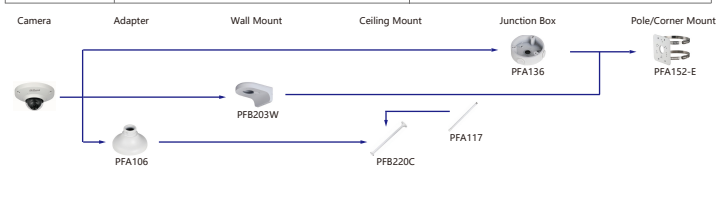

## Selection of IP&CVI Bullet Camera

Shape	IP Camera	CVI Camera
	IPC-HDBW241/3241/8630/8331/8232/8231/81200/8331/8231/ 5231/5431/8241/8930/5311/5220/5231E-Z IPC-HDBW5541/5241/8331/8231/5831/5631/5431/5231E-ZSE IPC-HDBW5541/5442/5241/8120/8630/8331/8232/8231/5831/ 5431/5631/5231E-ZE IPC-HDBW5442/5241/5831/5631/5431/5231E-ZHE IPC-HDBW241/3241/8331/8231/5231E-ZS IPC-HDBW4231/4431E-Z-S4 IPC-HDBW3241E-ZFD IPC-HDBW3241E-ZSF IPC-HDBW3241E-ZAFD IPC-HDBW242E-ZAFD IPC-HDBW242E-ZAFR IPC-HDBW5242E-ZE-MF IPC-HDBW5331E IPC-HDB5331E	HAC-HDBW3802/3231E-Z HAC-HDBW3802/3231E-ZH

Shape	IP Camera	CVI Camera
	PDBW8802/8800-A180	

Shape	IP Camera	CVI Camera
	IPC-EBW51230/8630/81200/8600/81242 IPC-EBW4431/4231C-AS IPC-EBW8630/8600-IPC	HAC-EBW3802

Shape	IP Camera	CVI Camera
	IPC-EB5531/8600/5500/5400 IPC-HDB4431/4231C-AS IPC-EB5531-M IPC-EB5531-M12	