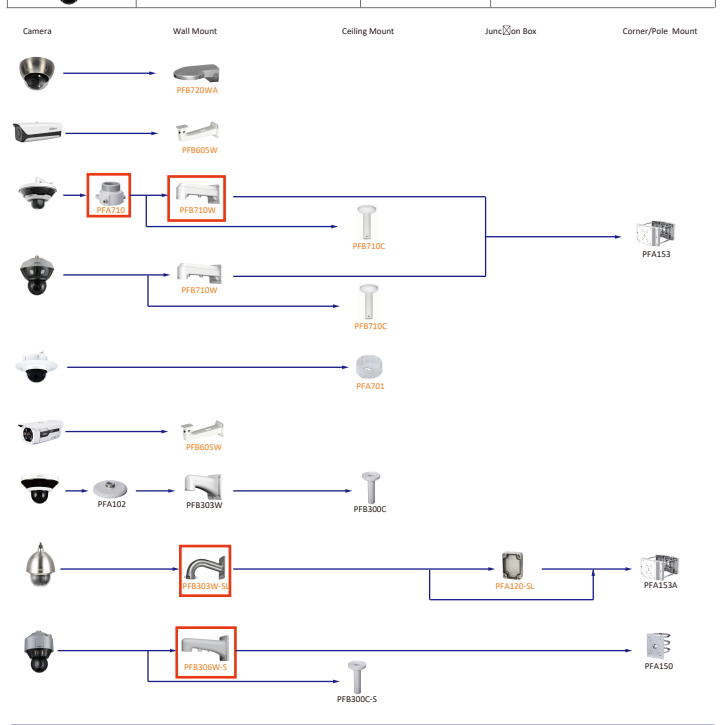

Selection of IP&CVI Eyeball Camera

Shape	IP Camera	CVI Camera
	IPC-T2840/20-ZS IPC-T2801-L-ZS	HAC-T3A21/41/51-VF

Shape	IP Camera	CVI Camera
	IPC-T18bx	ME1200/1400/1500E ME1200/1500E-LED

Shape	IP Camera	CVI Camera
		HAC-HDW1301/1500/1400/1200/1230/1800TL HAC-HDW1801/1500/1400/1200/1230/1800TL-A HAC-HDW1239/1409/1509TL-LED HAC-HDW1239/1409/1509TL-A-LED HAC-HDW1500/1220/1200/1230SL HAC-HDW1400SL-S2

- Orange font ----- Special accessories
- Green font ----- Not recommended
- Red font ----- Special installation
- Red box ----- Including
- Umbrella icon ----- IP66

Selection of IP&CVI Eyeball Camera

Shape	IP Camera	CVI Camera
		HAC-HDW1200/1100/1800R HAC-HDW1400R-S2 HAC-T1A1121/41/51 HAC-T1A21-E

Shape	IP Camera	CVI Camera
		HAC-HDW1100/1200R-VF

Selection of PTZ Camera

Selection of PTZ Camera

Selection of PTZ Camera

Selection of PTZ Camera

Selection of Thermal Camera

Selection of Thermal Camera

- Orange font ..... Special accessories
- ..... Not recommended
- Red font ..... Special installation
- ..... Including
- ..... IP66

Selection of Special Camera

Shape	Special Camera	Shape	Special Camera
	IPC-HDBW8232E-Z-5L		SD60230U-HNI-5L
	IPC-HFW5221E-2-IRA/BIRA		PSD81602A360 PSD8802-A180
	PSDW8842M-A180 PSDW81642M-A360		IPC-HDPW5241/5442/5541G-2 IPC-HDPW5242G-2-MF
	IPC-HFW5100-IRA IPC-HFW5200-IRA		PSDW5631S-8360 PSDW5231S-8120
	SDTSX405-4F-WA		