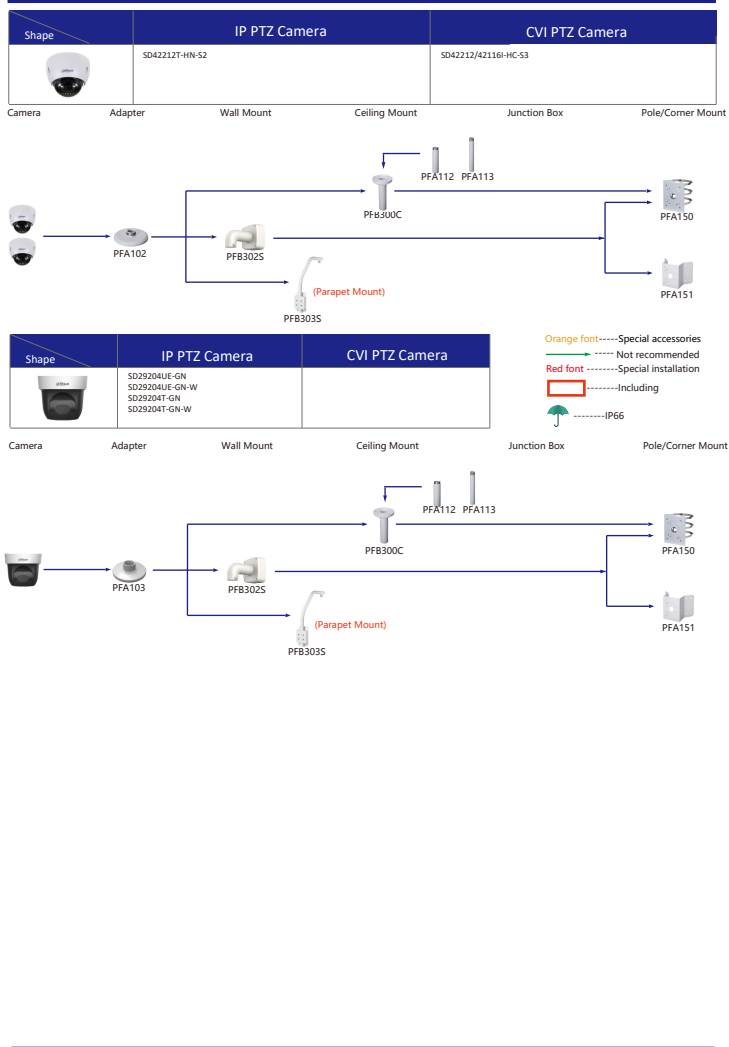

Selection of IP&CVI Eyeball Camera

Shape	IP Camera	CVI Camera
	IPC-T2840/20-ZS IPC-T2801-L-ZS	HAC-T3A21/41/51-VF

Shape	IP Camera	CVI Camera
	IPC-T18bx	ME1200/1400/1500E ME1200/1500E-LED

Shape	IP Camera	CVI Camera
		HAC-HDW1301/1500/1400/1200/1230/1800TL HAC-HDW1801/1500/1400/1200/1230/1800TL-A HAC-HDW1239/1409/1509TL-LED HAC-HDW1239/1409/1509TL-A-LED HAC-HDW1500/1220/1200/1230SL HAC-HDW1400SL-S2

- Orange font ----- Special accessories
- Green font ----- Not recommended
- Red font ----- Special installation
- Red box ----- Including
- Umbrella icon ----- IP66

Selection of IP&CVI Eyeball Camera

Shape	IP Camera	CVI Camera
		HAC-HDW1200/1100/1800R HAC-HDW1400R-S2 HAC-T1A1121/41/51 HAC-T1A21-E

Shape	IP Camera	CVI Camera
		HAC-HDW1100/1200R-VF

Selection of PTZ Camera

Selection of PTZ Camera

Selection of PTZ Camera

Selection of PTZ Camera

Selection of Thermal Camera

Selection of Thermal Camera

- Orange font ..... Special accessories
- ..... Not recommended
- Red font ..... Special installation
- ..... Including
- ..... IP66

Selection of Special Camera

Shape	Special Camera	Shape	Special Camera
	IPC-HDBW8232E-Z-5L		SD60230U-HNI-5L
	IPC-HFW5221E-2-IRA/BIRA		PSD81602A360 PSD8802-A180
	PSDW8842M-A180 PSDW81642M-A360		IPC-HDPW5241/5442/5541G-2 IPC-HDPW5242G-2-MF
	IPC-HFW5100-IRA IPC-HFW5200-IRA		PSDW5631S-8360 PSDW5231S-8120
	SDTSX405-4F-WA		