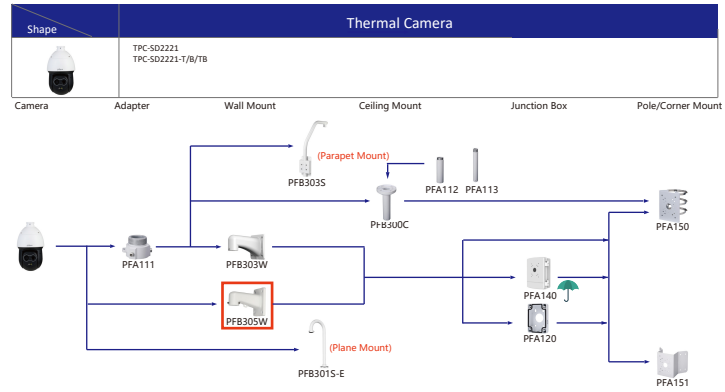

- Orange font ----- Special accessories
- Green font ----- Not recommended
- Red font ----- Special installation
- Red box ----- Including
- Umbrella icon ----- IP66

Selection of IP&CVI Eyeball Camera

Shape	IP Camera	CVI Camera
		HAC-HDW1200/1100/1800R HAC-HDW1400R-S2 HAC-T1A1121/41/51 HAC-T1A21-E

Shape	IP Camera	CVI Camera
		HAC-HDW1100/1200R-VF

Selection of PTZ Camera

Selection of PTZ Camera

Selection of PTZ Camera

Selection of PTZ Camera

Selection of Thermal Camera

Selection of Thermal Camera

- Orange font ..... Special accessories
- ..... Not recommended
- Red font ..... Special installation
- ..... Including
- ..... IP66

Selection of Special Camera

Shape	Special Camera	Shape	Special Camera
	IPC-HDBW8232E-Z-5L		SD60230U-HNI-5L
	IPC-HFW5221E-2-IRA/BIRA		PSD81602A360 PSD8802-A180
	PSDW8842M-A180 PSDW81642M-A360		IPC-HDPW5241/5442/5541G-2 IPC-HDPW5242G-2-MF
	IPC-HFW5100-IRA IPC-HFW5200-IRA		PSDW5631S-8360 PSDW5231S-8120
	SDTSX405-4F-WA		