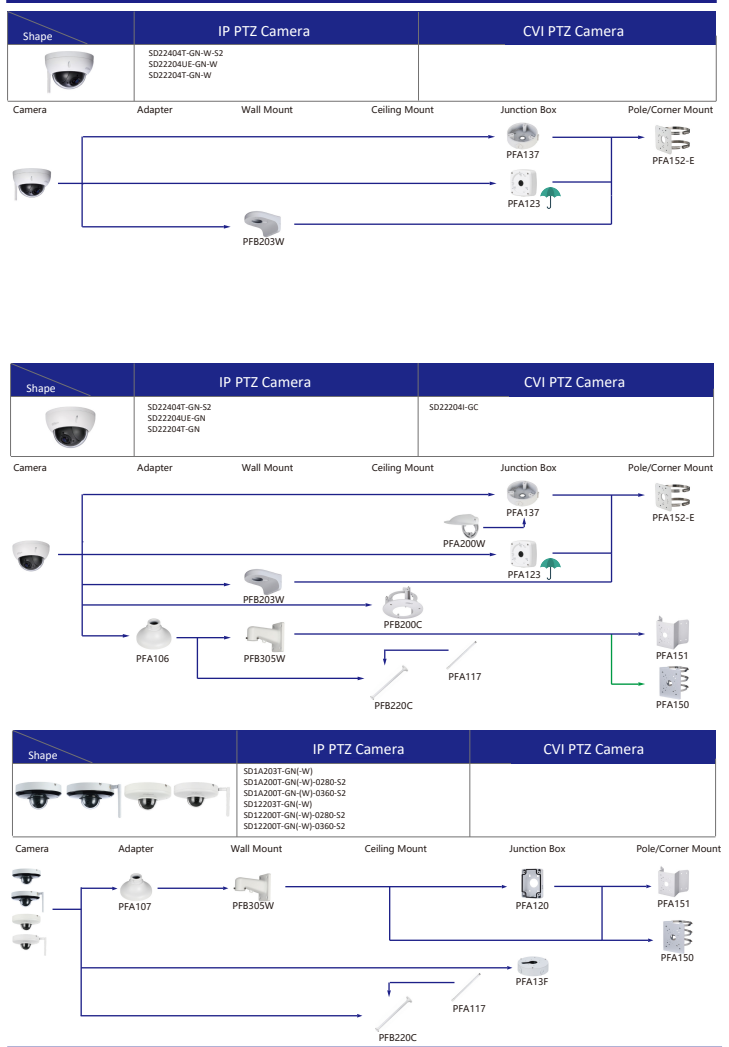

Selection of IP&CVI Eyeball Camera

Shape	IP Camera	CVI Camera
	IPC-T2840/20-ZS IPC-T2801-L-ZS	HAC-T3A21/41/51-VF

Shape	IP Camera	CVI Camera
	IPC-T18bx	ME1200/1400/1500E ME1200/1500E-LED

Shape	IP Camera	CVI Camera
		HAC-HDW1301/1500/1400/1200/1230/1800TL HAC-HDW1801/1500/1400/1200/1230/1800TL-A HAC-HDW1239/1409/1509TL-LED HAC-HDW1239/1409/1509TL-A-LED HAC-HDW1500/1220/1200/1230SL HAC-HDW1400SL-S2

- Orange font ----- Special accessories
- Green font ----- Not recommended
- Red font ----- Special installation
- Red box ----- Including
- Umbrella icon ----- IP66

Selection of IP&CVI Eyeball Camera

Shape	IP Camera	CVI Camera
		HAC-HDW1200/1100/1800R HAC-HDW1400R-S2 HAC-T1A1121/41/51 HAC-T1A21-E

Shape	IP Camera	CVI Camera
		HAC-HDW1100/1200R-VF

Selection of PTZ Camera

Selection of PTZ Camera

Selection of PTZ Camera

Selection of PTZ Camera

Selection of Thermal Camera

Selection of Thermal Camera

- Orange font ..... Special accessories
- ..... Not recommended
- Red font ..... Special installation
- ..... Including
- ..... IP66

Selection of Special Camera

Shape	Special Camera	Shape	Special Camera
	IPC-HDBW8232E-Z-5L		SD60230U-HNI-5L
	IPC-HFW5221E-2-IRA/BIRA		PSD81602A360 PSD8802-A180
	PSDW8842M-A180 PSDW81642M-A360		IPC-HDPW5241/5442/5541G-2 IPC-HDPW5242G-2-MF
	IPC-HFW5100-IRA IPC-HFW5200-IRA		PSDW5631S-8360 PSDW5231S-8120
	SDTSX405-4F-WA		