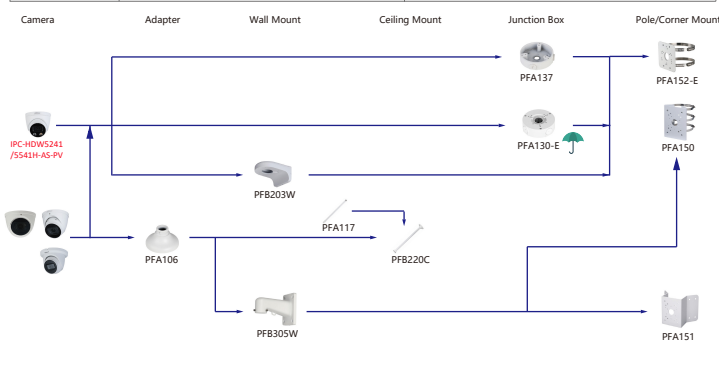

Shape	IP Camera	CVI Camera
	IPC-HDW2531/2431/2331/2421R-ZS IPC-HDW2420/2230R-ZS-S3 IPC-HDW2230R-L-ZS-S3 IPC-HDW4231/4431T-Z-S4 IPC-HDW2341/3441/3541T-ZAS IPC-HDW2231T-ZS-S2 IPC-HDW5241/5541H-AS-PV IPC-HDW3441/3541/3241TM-AS IPC-HDW2831/2531/2431/2231TM-AS-S2	HAC-HDW2802/2601/2402/2401/2501/2241/1500/1300T-Z-A HAC-HDW2802/2601/2402/2401/2501/2241T-Z-A-DP HAC-HDW1400T-Z-A-S2 HAC-HDW1801/1200/1230T-Z HAC-HDW2241/1500T-Z-POC HAC-HDW1400/1230T-Z-A-POC