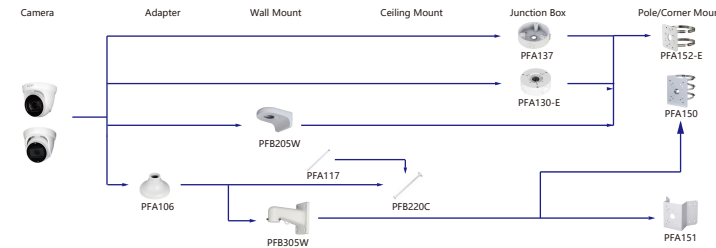

Shape	IP Camera	CVI Camera
	IPC-HDW2531/2431/2331/2421R-ZS IPC-HDW2420/2230R-ZS-S3 IPC-HDW2230R-L-ZS-S3 IPC-HDW4231/4431T-Z-S4 IPC-HDW2341/3441/3541T-ZAS IPC-HDW2231T-ZS-S2 IPC-HDW5241/5541H-AS-PV IPC-HDW3441/3541/3241TM-AS IPC-HDW2831/2531/2431/2231TM-AS-S2	HAC-HDW2802/2601/2402/2401/2501/2241/1500/1300T-Z-A HAC-HDW2802/2601/2402/2401/2501/2241T-Z-A-DP HAC-HDW1400T-Z-A-S2 HAC-HDW1801/1200/1230T-Z HAC-HDW2241/1500T-Z-POC HAC-HDW1400/1230T-Z-A-POC

Selection of IP&CVI Eyeball Camera

Shape	IP Camera	CVI Camera
	IPC-HDW4431/4231/4120/4220/4221/4421M	HAC-HDW1200/1100/2241/2501/1200/1230/1500/2401/1220/1801/1800M HAC-HDW1400M-S2 HAC-T2A1121/41/51 HAC-T2A21-E

Shape	IP Camera	CVI Camera
	IPC-HDW2230/2431/2831/2531/2231T-AS-S2 IPC-HDW2341/3441/3541T-AS IPC-HDW1531/1431/1231/1230/1330/1220/1020S IPC-HDW1430/1230S-S3 IPC-HDW1220S-L-S3 IPC-HDW4421/4120/4220/4221/4231/4431E	HAC-HDW1100/1200R-VF

Selection of IP&CVI Eyeball Camera

Shape	IP Camera	CVI Camera
	IPC-T2840/20-ZS IPC-T2801-L-ZS	HAC-T3A21/41/51-VF

Shape	IP Camera	CVI Camera
	IPC-T18bx	ME1200/1400/1500E ME1200/1500E-LED

Shape	IP Camera	CVI Camera
		HAC-HDW1301/1500/1400/1200/1230/1800TL HAC-HDW1801/1500/1400/1200/1230/1800TL-A HAC-HDW1239/1409/1509TL-LED HAC-HDW1239/1409/1509TL-A-LED HAC-HDW1500/1220/1200/1230SL HAC-HDW1400SL-S2