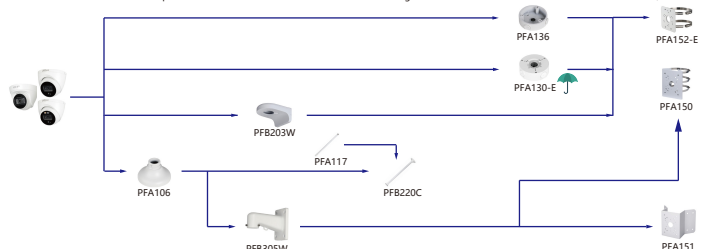

Selection of IP&CVI Eyeball Camera

Shape	IP Camera	CVI Camera
	IPC-HDW4431/4231/4120/4220/4221/4421M	HAC-HDW1200/1100/2241/2501/1200/1230/1500/2401/1220/1801/1800M HAC-HDW1400M-S2 HAC-T2A1121/41/51 HAC-T2A21-E

Shape	IP Camera	CVI Camera
	IPC-HDW2230/2431/2831/2531/2231T-AS-S2 IPC-HDW2341/3441/3541T-AS IPC-HDW1531/1431/1231/1230/1330/1220/1020S IPC-HDW1430/1230S-S3 IPC-HDW1220S-L-S3 IPC-HDW4421/4120/4220/4221/4231/4431E	HAC-HDW1100/1200R-VF

Selection of IP&CVI Eyeball Camera

Shape	IP Camera	CVI Camera
	IPC-T2840/20-ZS IPC-T2801-L-ZS	HAC-T3A21/41/51-VF

Shape	IP Camera	CVI Camera
	IPC-T18bx	ME1200/1400/1500E ME1200/1500E-LED

Shape	IP Camera	CVI Camera
		HAC-HDW1301/1500/1400/1200/1230/1800TL HAC-HDW1801/1500/1400/1200/1230/1800TL-A HAC-HDW1239/1409/1509TL-LED HAC-HDW1239/1409/1509TL-A-LED HAC-HDW1500/1220/1200/1230SL HAC-HDW1400SL-S2