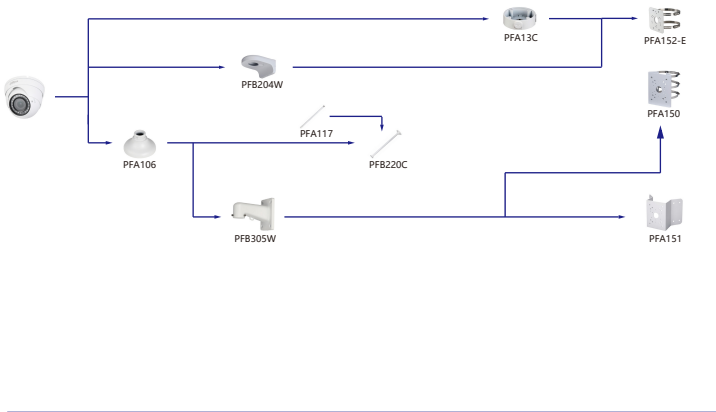

Shape	IP Camera	CVI Camera
		HAC-HDW1100/1200R-VF