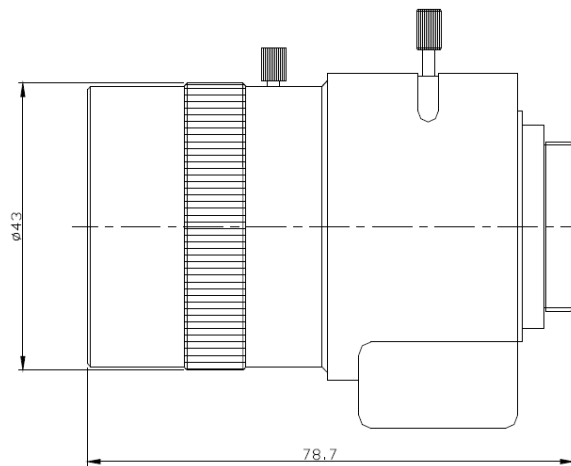

LENS-DM1250D-3M-IN Camera Lens

Specifications

Lens	LENS-DM1250D-3M-IN
Focal Length	12~50mm
Iris	F1.5, DC auto-Iris
Lens Mount	CS
Format	1/1.8"
Horizontal Angle of View	32.5° ~8.4° (H)
Dimensions(mm)	Φ43mmx78.7mm (Φ1.69" x3.10")
Weight	0.2kg(0.44lb)

Dimensions

Zhejiang Uniview Technologies Co.,Ltd.

South Tower, Building 10, Wanlun Science Park, 88 Jiangling Road, Hangzhou, P.R.China 310051

Email: overseasbusiness@uniview.com; globalsupport@uniview.com