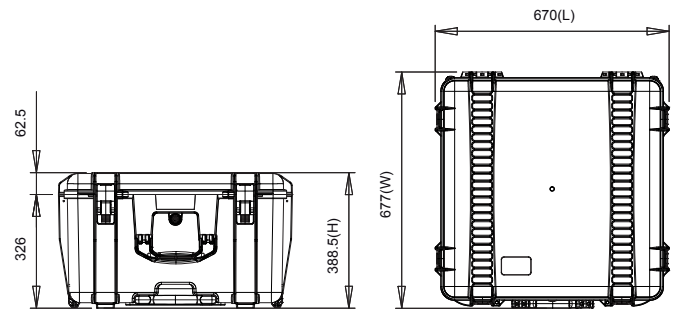

* open cases images reflect the different HPRC cases internal options

TECHNICAL FEATURES

Dimension:

internal dimension 611x611x375(mm) - 24.05x24.05x14.76(in)
external dimension 670x677x418.5(mm) - 26.38x26.65x16.4(in)

lid: 85.5(mm) - 3.36(in) bottom: 289(mm) - 11.37(in)

Weight:

empty: 10,7kg - 23.54lbs

Temperature rating:

Minimum Maximum
-40°C -40°F +80°C +176°F

Colors:

Black

TECHNICAL DRAWING