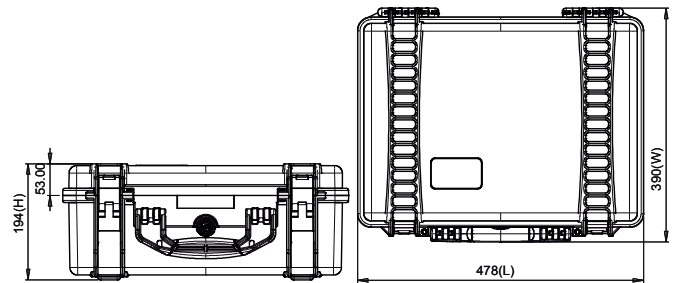

TECHNICAL DRAWING

APPROVALS
ATA 300
IP67
STANAG 4280
DS 81-41

TEST
DROP
IMPACT
HANDLE
WATERTIGHT INTEGRITY
UV COLOR AND MATERIAL
PROTECTION

ACCESSORIES

HPRCCF2500
CUBED FOAM
USA:HPRCFO (foam only)

HPRCLO
PADLOCK - TSA

HPRCCB2500
INTERIOR BAG
USA:HPRCIC (internal case)

HPRCORG2500
LID ORGANIZER

HPRCPANELFRAME
(panel not included)

HPRCSD2500 SOFT PADDED
OPEN DECK + DIVIDERS USA:
HPRCDK (divider kit)