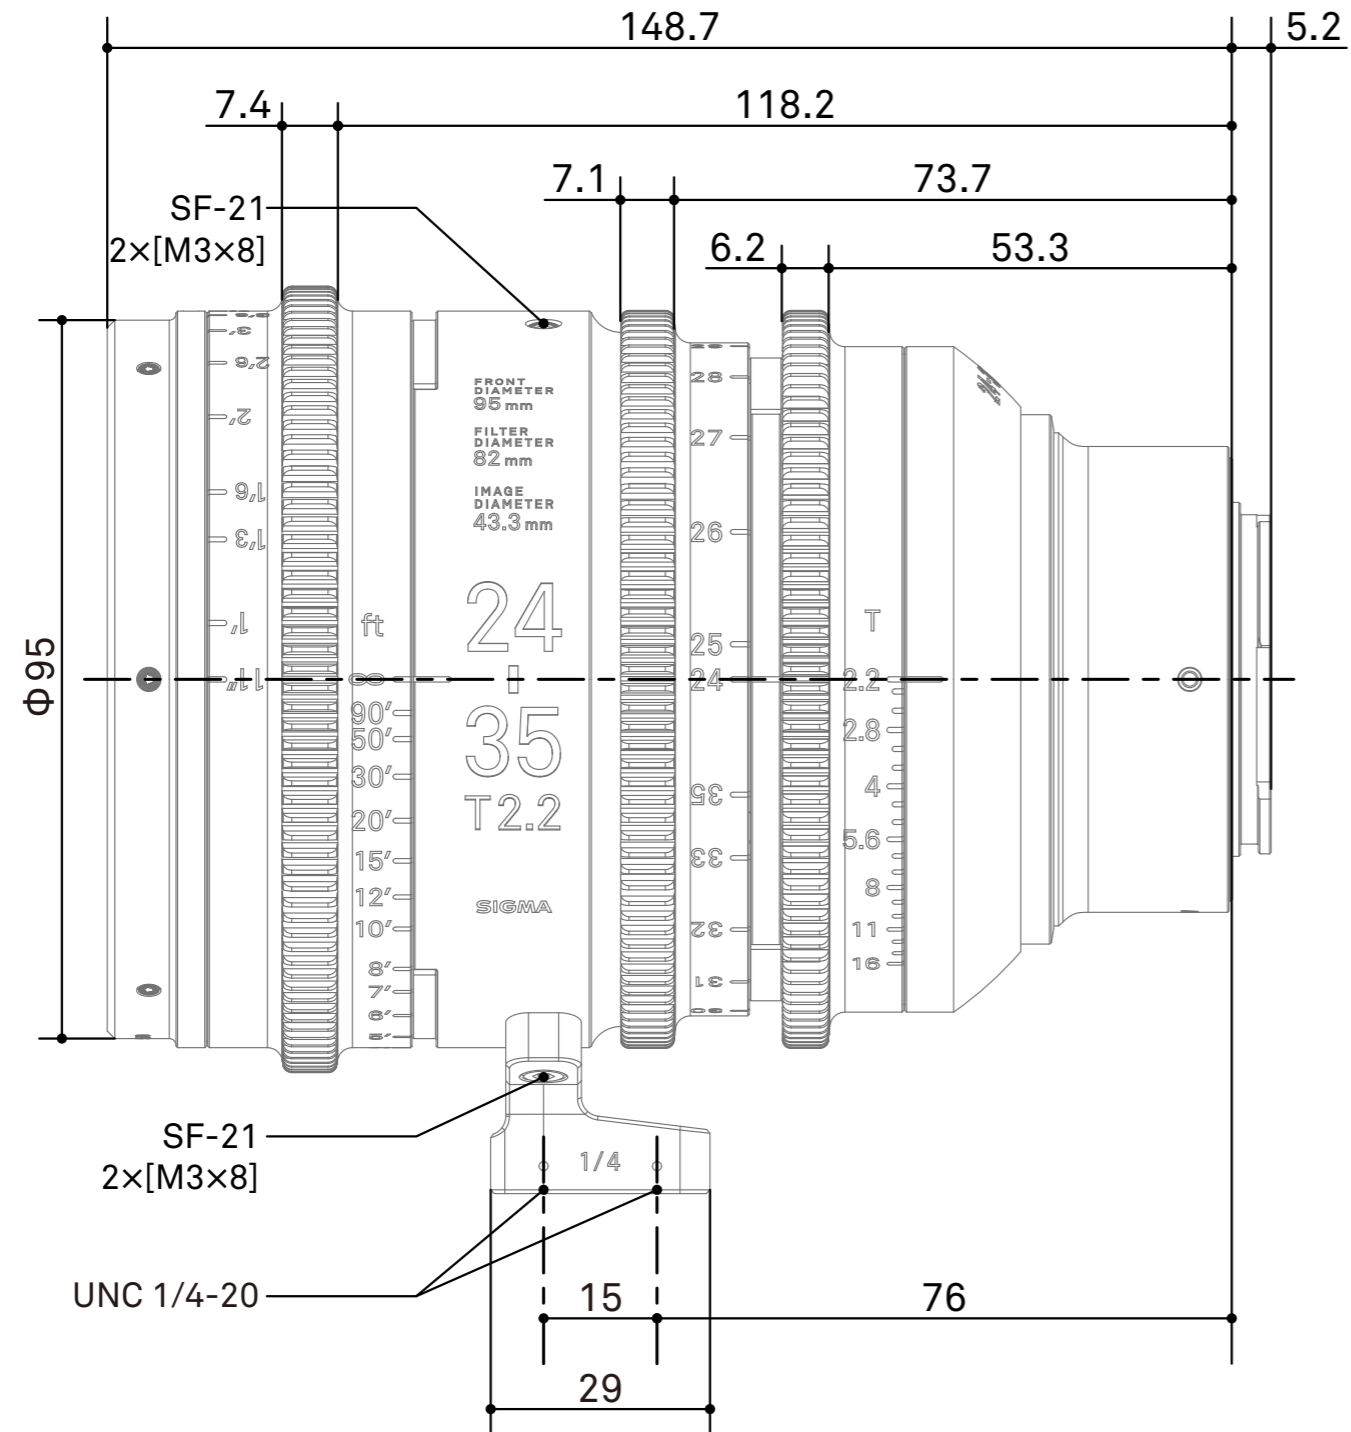

SIGMA

SIGMA 24-35mm T2.2 FF Dimensions EF Mount

Spur gear specifications

	Focus drive gear	Zoom drive gear	Iris drive gear
Number of teeth	128	120	120
Module	0.8	0.8	0.8
P.C.D	102.4mm	96mm	96mm
Angular rotation	180°	160°	60°

/mm
scale 1:1

SIGMA

SIGMA 24-35mm T2.2 FF Dimensions E Mount

Spur gear specifications

	Focus drive gear	Zoom drive gear	Iris drive gear
Number of teeth	128	120	120
Module	0.8	0.8	0.8
P.C.D	102.4mm	96mm	96mm
Angular rotation	180°	160°	60°

/mm
scale 1:1