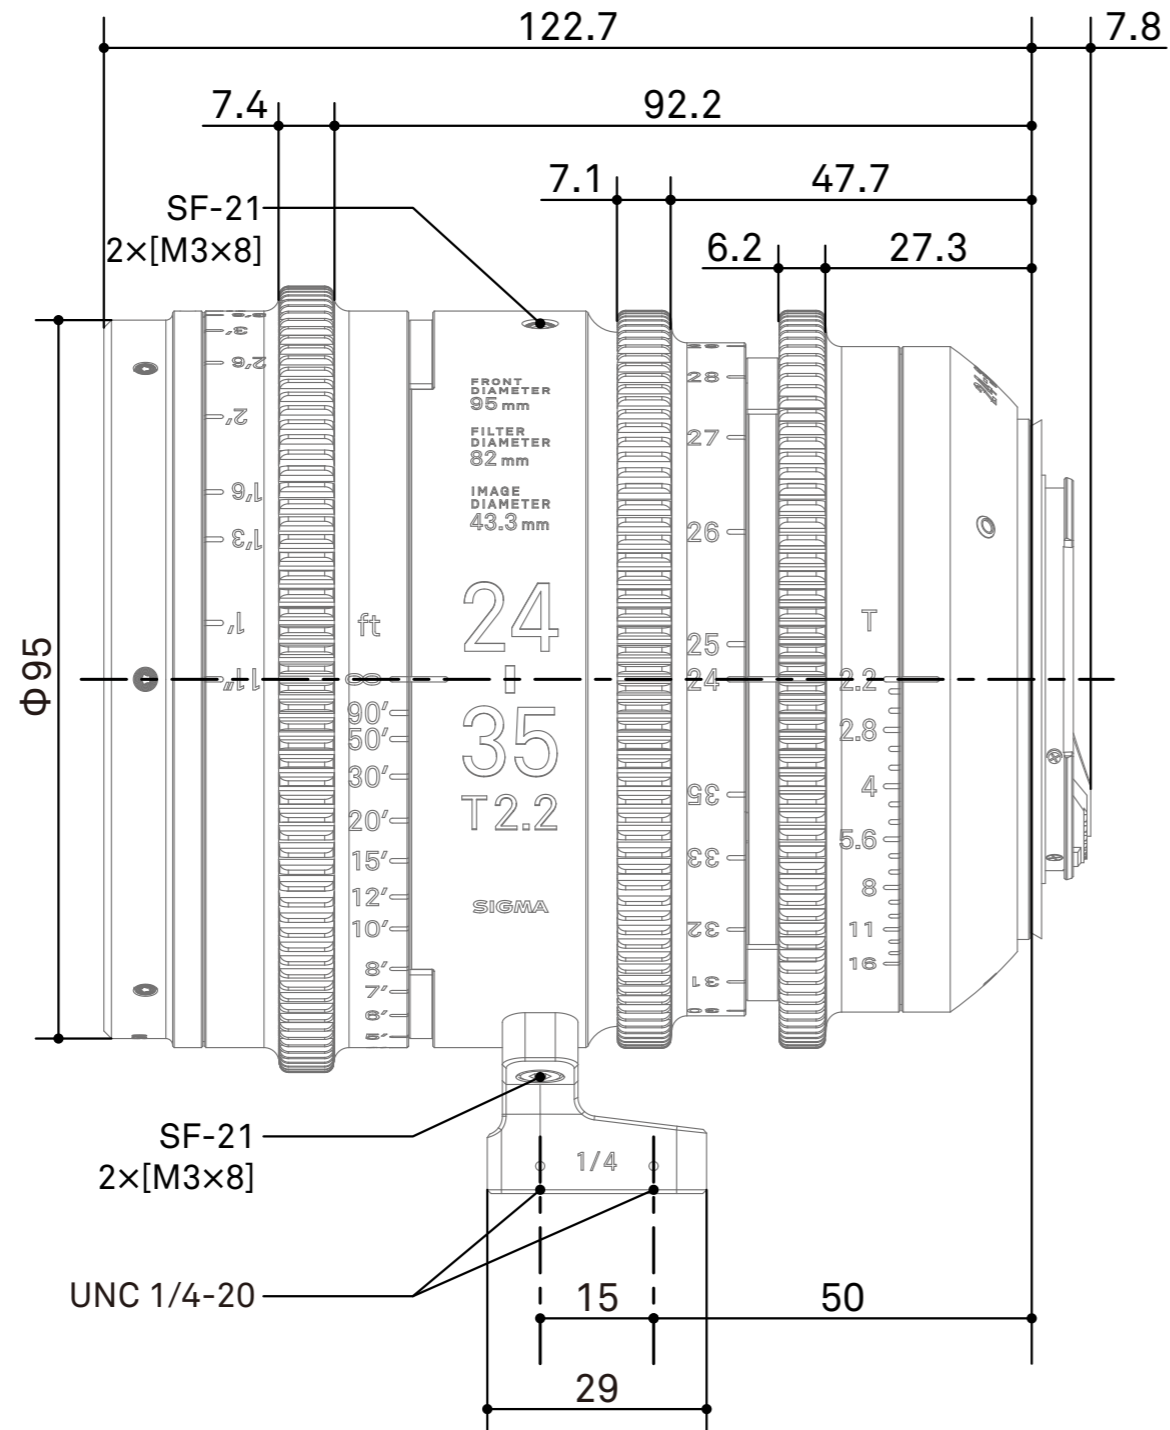

SIGMA

SIGMA 24-35mm T2.2 FF Dimensions EF Mount

Spur gear specifications

	Focus drive gear	Zoom drive gear	Iris drive gear
Number of teeth	128	120	120
Module	0.8	0.8	0.8
P.C.D	102.4mm	96mm	96mm
Angular rotation	180°	160°	60°

/mm
scale 1:1

SIGMA

SIGMA 24-35mm T2.2 FF Dimensions E Mount

Spur gear specifications

	Focus drive gear	Zoom drive gear	Iris drive gear
Number of teeth	128	120	120
Module	0.8	0.8	0.8
P.C.D	102.4mm	96mm	96mm
Angular rotation	180°	160°	60°

/mm
scale 1:1