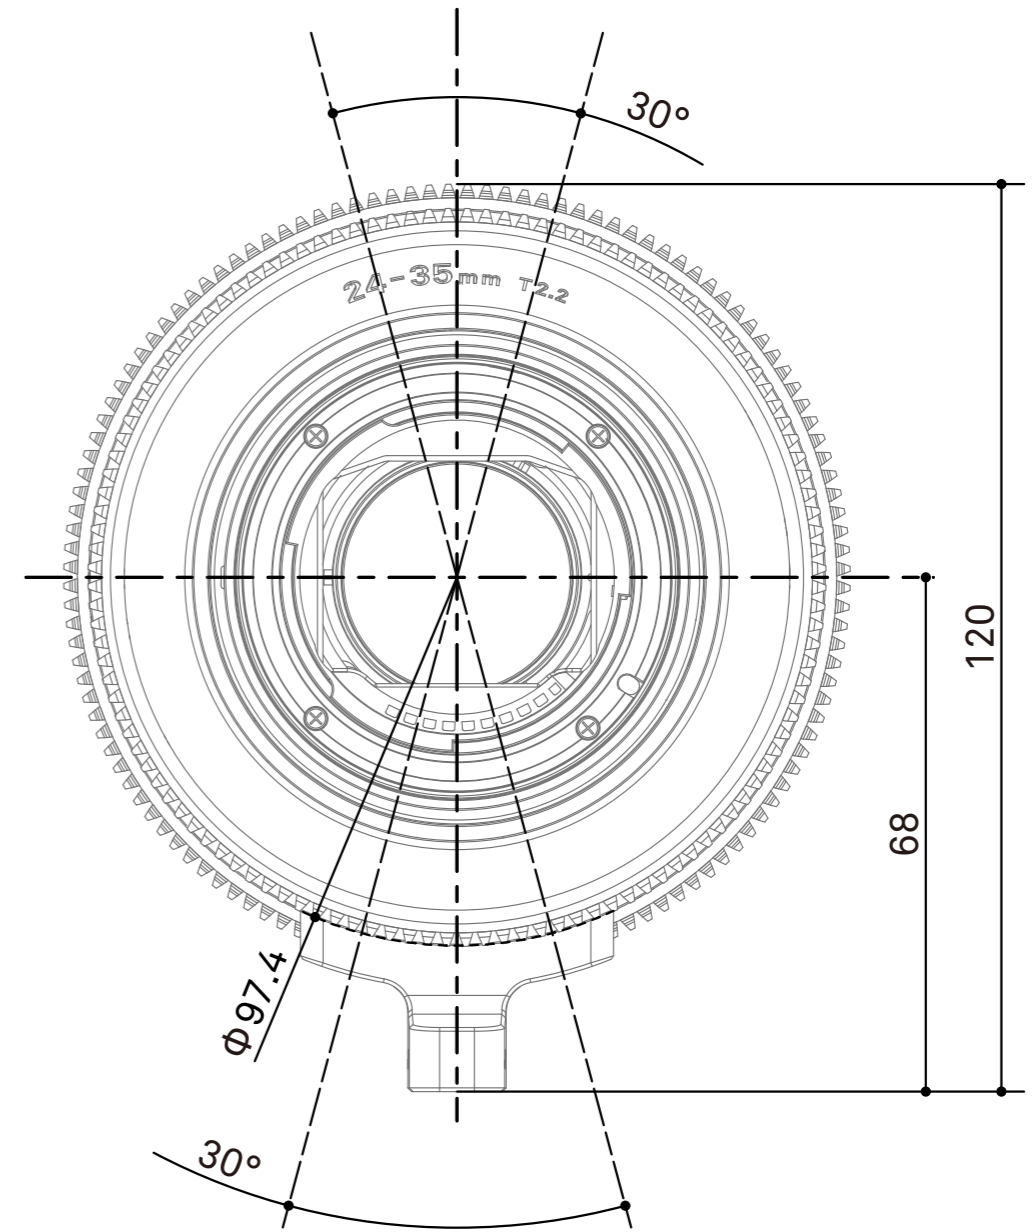

SIGMA

SIGMA 24-35mm T2.2 FF Dimensions EF Mount

Spur gear specifications

	Focus drive gear	Zoom drive gear	Iris drive gear
Number of teeth	128	120	120
Module	0.8	0.8	0.8
P.C.D	102.4mm	96mm	96mm
Angular rotation	180°	160°	60°

/mm
scale 1:1

SIGMA

SIGMA 24-35mm T2.2 FF Dimensions E Mount

Spur gear specifications

	Focus drive gear	Zoom drive gear	Iris drive gear
Number of teeth	128	120	120
Module	0.8	0.8	0.8
P.C.D	102.4mm	96mm	96mm
Angular rotation	180°	160°	60°

/mm
scale 1:1