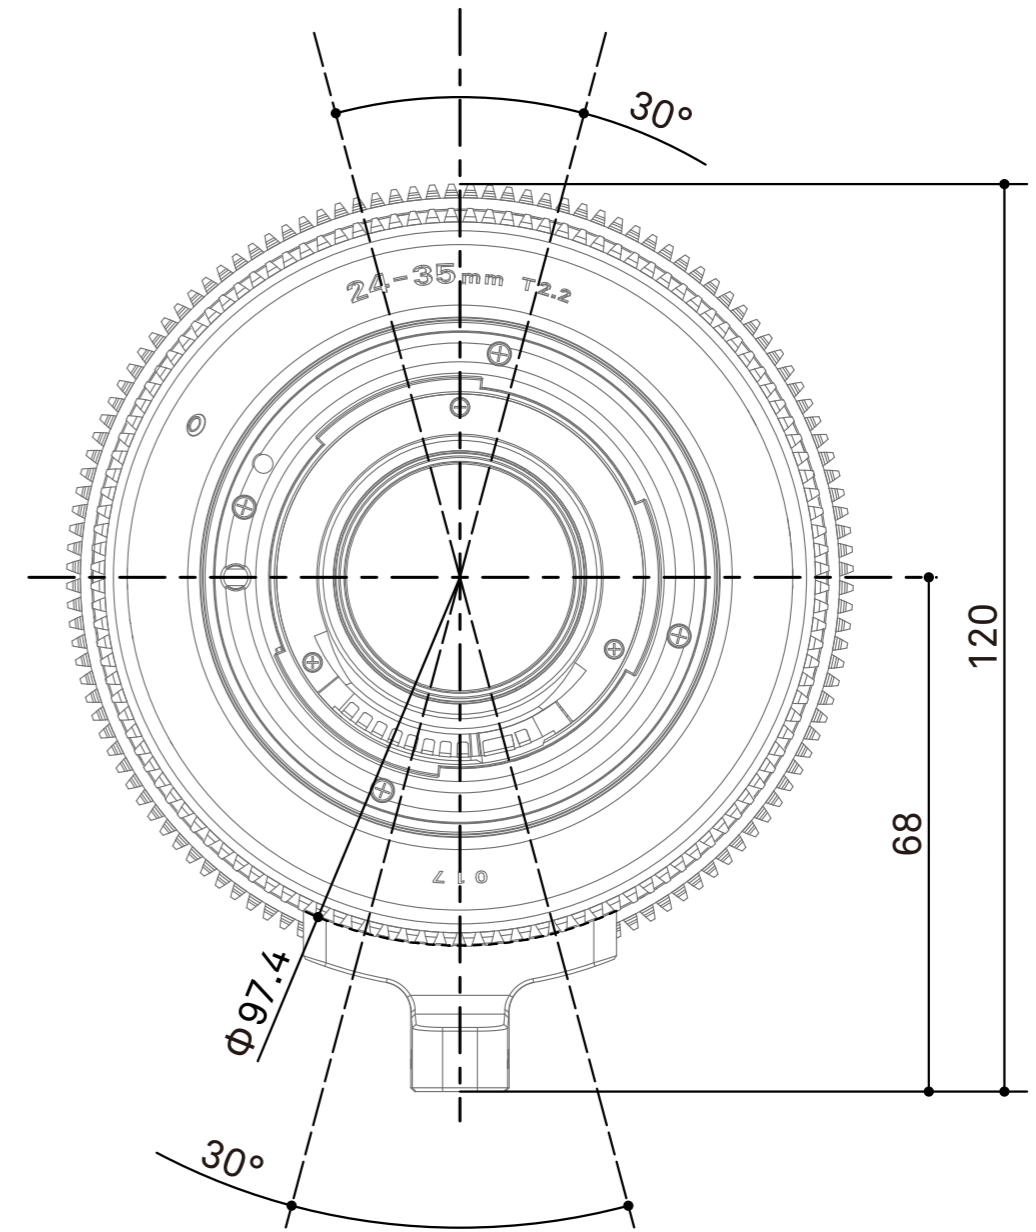

SIGMA

SIGMA 24-35mm T2.2 FF Dimensions EF Mount

Spur gear specifications

	Focus drive gear	Zoom drive gear	Iris drive gear
Number of teeth	128	120	120
Module	0.8	0.8	0.8
P.C.D	102.4mm	96mm	96mm
Angular rotation	180°	160°	60°

/mm
scale 1:1

SIGMA

SIGMA 24-35mm T2.2 FF Dimensions E Mount

Spur gear specifications

	Focus drive gear	Zoom drive gear	Iris drive gear
Number of teeth	128	120	120
Module	0.8	0.8	0.8
P.C.D	102.4mm	96mm	96mm
Angular rotation	180°	160°	60°

/mm
scale 1:1